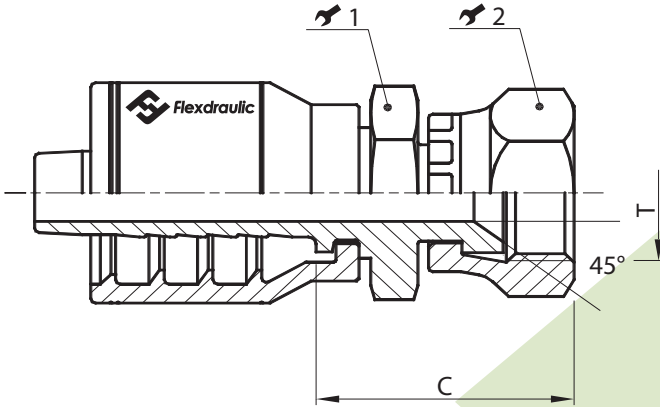

## SAE 45° Flare Female Swivel

Part #	Hose I.D.		SAE 45° (T)		Cutoff (C) Inch	Wrench		Wrench	
	Inch	Size	Size	Thread		1 (Inch) ↗ 1 (mm)	2 (Inch) ↗ 2 (mm)		
A04-406	1/4"	-04	06	5/8" - 18	1.37"	3/4"	19	7/8"	22
A06-406	3/8"	-06	06	5/8" - 18	1.37"	3/4"	19	7/8"	22
A06-408	3/8"	-06	08	3/4" - 16	1.47"	3/4"	19	15/16"	24
A10-412	5/8"	-10	12	1 1/16" - 14	1.78"	1 1/16"	27	1 1/4"	32
A12-412	3/4"	-12	12	1 1/16" - 14	1.80"	1 1/16"	27	1 1/4"	32